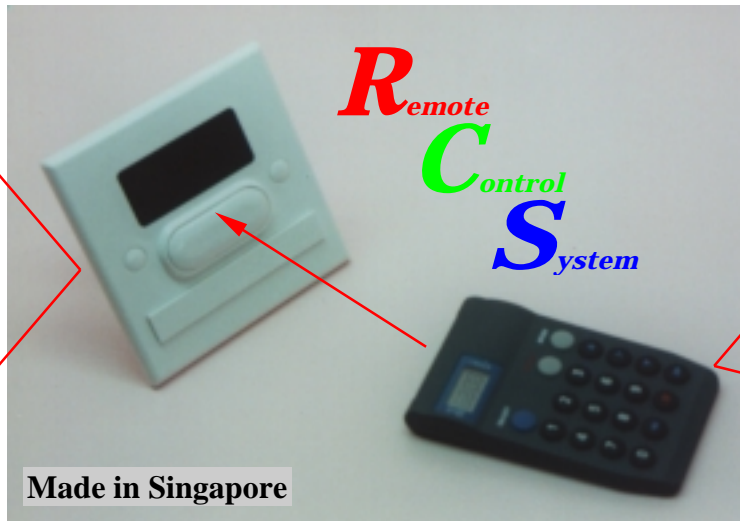

Personal

More than just remote switching On & Off

MULTI-PURPOSE

All-in-One

REMOTE CONTROL SYSTEM

for Electrical Appliances (up to 16 lighting circuits per room plus 4 other types of Appliances)

- Lighting / Fan / motorized curtain
 - TV/VCR/CD/LD/Hi-Fi
 - Home Theatre Screen
 - Air-conditioner etc.
- in every Home & Office

All into one credit card size Personal Controller

- Alarm Control
- Timer Control
- Remote Control
- Manual Control with built-in Clock LCD Display

Lighting / Fan

TV/VCR/CD/Hi-Fi

An Economical D.I.Y. Home & Office High-Tech Appliance