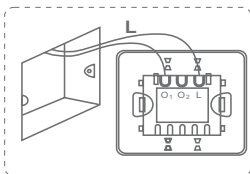

Connect wires

Mount switch to wall
socket with the two
screws provided

FEATURES & BENEFITS

No Rewiring Needed

UrbanTec switches integrate easily into
new or existing wiring system without the
need to re-run wires.