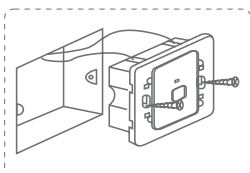

Connect wires

Mount switch to wall
socket with the two
screws provided

FEATURES & BENEFITS

No Rewiring Needed

UrbanTec switches integrate easily into
new or existing wiring system without the
need to re-run wires.