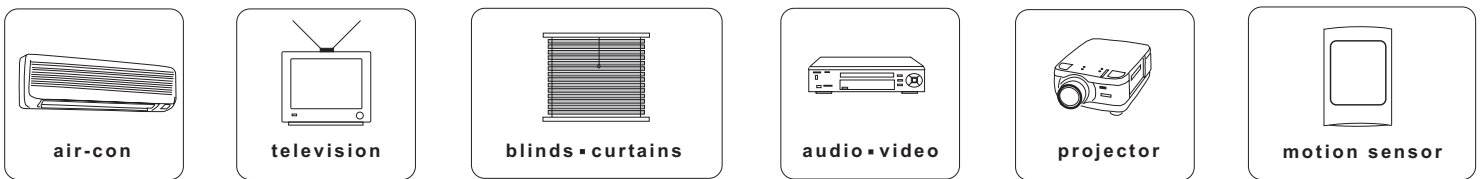

INTELLIGENT REMOTE CONTROL SWITCH

WHERE POSSIBILITIES ARE LIMITED ONLY BY YOUR IMAGINATION

Controls More Than Lighting

Over 40 remote switch models available, from simple entry level light switches to high-end smart switches to cater for your unique requirements...

UrbanTec Z-series and S-series Smart switches offer unparalleled benefits over conventional mechanical switches. Designed to integrate easily with all existing and new wiring, installing the wall switch takes only minutes to accomplish.