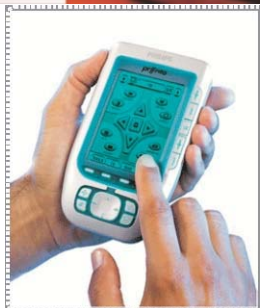

Remote Control

Internet Control

PC Control

SMS Control

Mobile Phone Control

**IR Programmable
LCD Touch Screen
Remote Control or
Use Your Existing
Remote or PDA**

Other compatible Remote Controls

- Philips Pronto
- Palm OS 3.5 and above devices

**Transforming the Existing
IR Remote Control to a
Omni-Direction IR Remote
Control. Control Devices
from anywhere without
aiming or pointing within
60 metres.**

One-Stop Product Development & Manufacturing Center