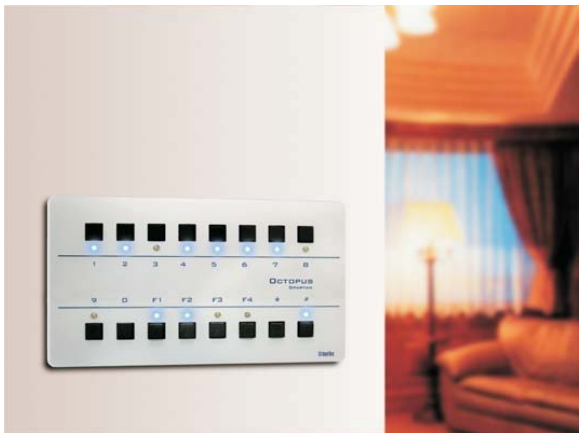

**IR Programmable
LCD Touch Screen
Remote Control or
Use Your Existing
Remote or PDA**